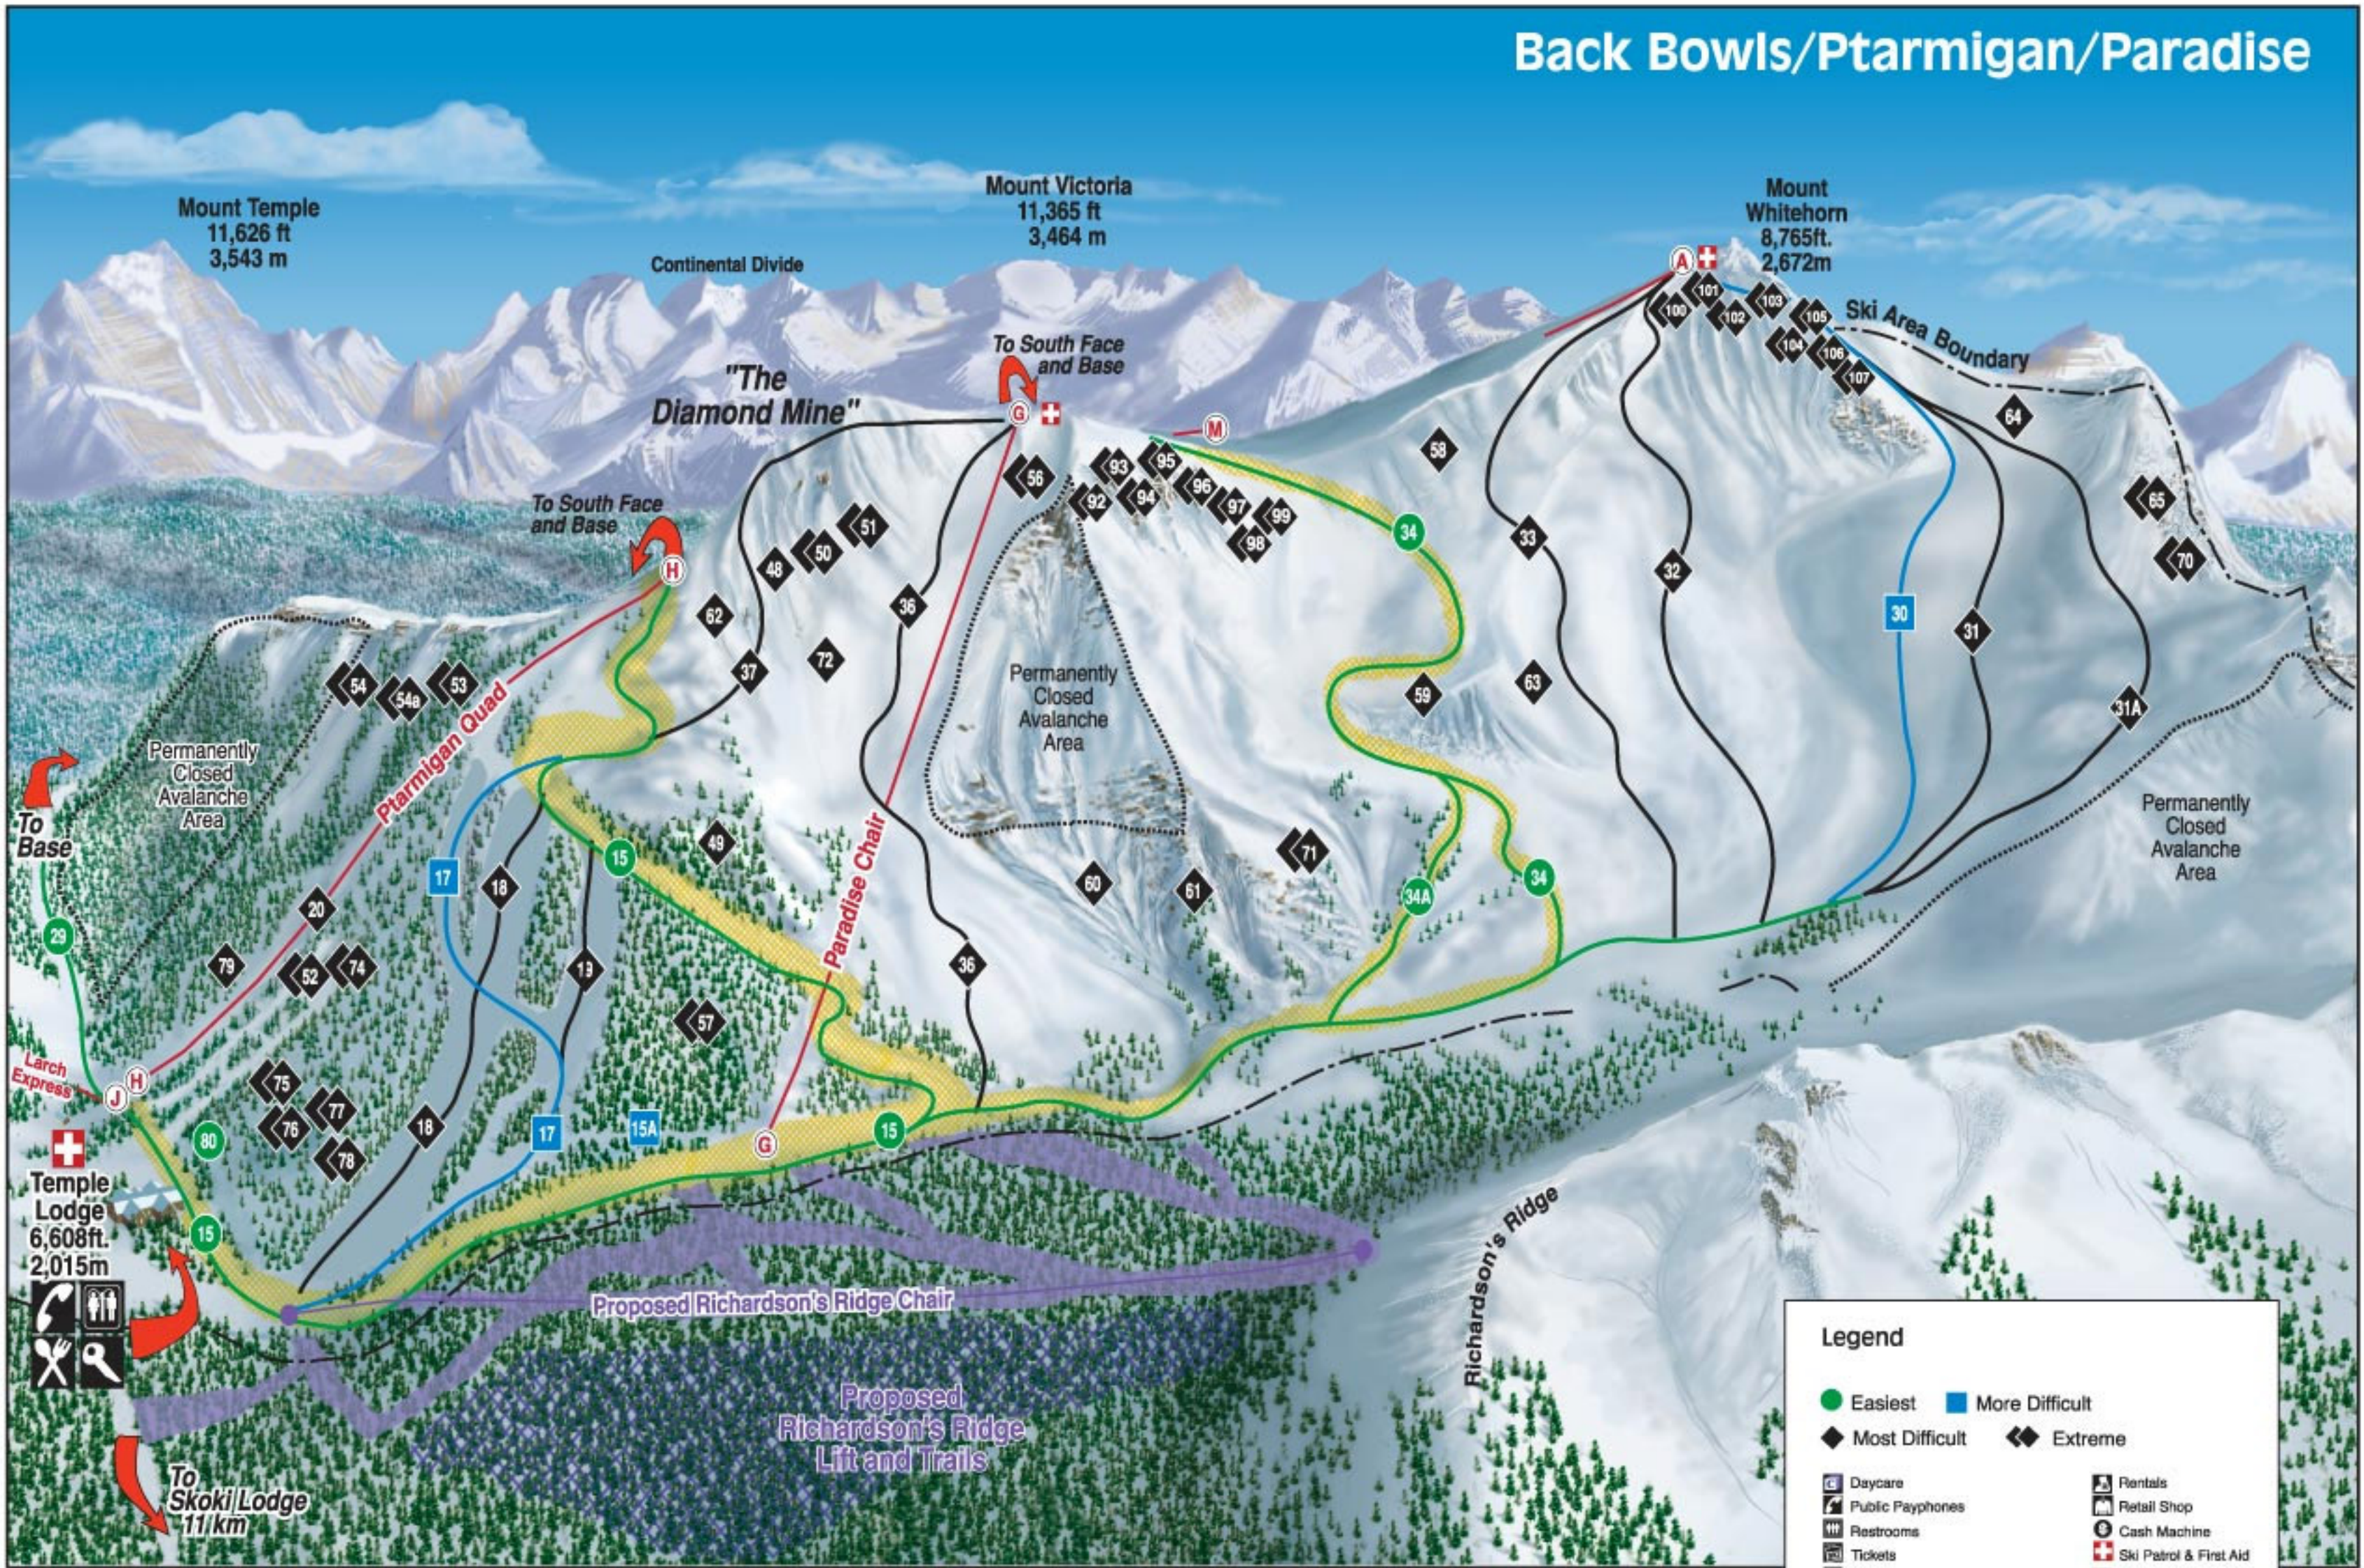

# Back Bowls/Ptarmigan/Paradise

## Ptarmigan/Paradise, Back Bowls

- |                    |                       |                    |                     |             |
|--------------------|-----------------------|--------------------|---------------------|-------------|
| 15 Pika            | 52 Turn or Burn       | 77 Mind Bender     | 88 Chunky's         | 96 Gully 4  |
| 15A Pikaboo        | 53 Exhibition Trees   | 78 The Equalizer   | 89 Hourglass        | 97 Gully 5  |
| 17 Old Ptarmigan   | 54 Ptarmigan Chute 1  | 79 Sled Run        | 90 Lower Eagle 5    | 98 Gully 6  |
| 18 Ptarmigan       | 54a Ptarmigan Chute 2 | 80 The Collector   | 91 Rodney's Ridge   | 99 Gully 7  |
| 19 Raven           | 55 Paradise Cornice   | 30 Boomerang       | 92 Upper Boomerang  | 100 Gully A |
| 20 Exhibition      | 57 Pika Trees         | 31 Shoulder Roll   | 93 North Cornice    | 101 Gully B |
| 30 Paradise Bowl   | 61 Kiddie's Corner    | 31 Brown Shirt     | 94 Wild Gully       | 102 Gully C |
| 37 East Bowl       | 62 Crow Bowl          | 32 Ridge Run       | 95 Split Rock       | 103 Gully D |
| 44 2/3 Shoulder    | 72 The Heart          | 33 Whitehorn 1     | 96 ER 6             | 104 Gully E |
| 48 East Bowl Trees | 73 The Plunge         | 34 Saddleback      | 97 Big 7            | 105 Gully F |
| 50 ER 3            | 75 Big Trees          | 34a Pika Connector | 98 Vertical Cornice | 106 Gully G |
| 51 Swede's         | 76 Bernie's           | 36 Paradise Bowl   | 99 Sandy's Stash    | 107 Gully H |