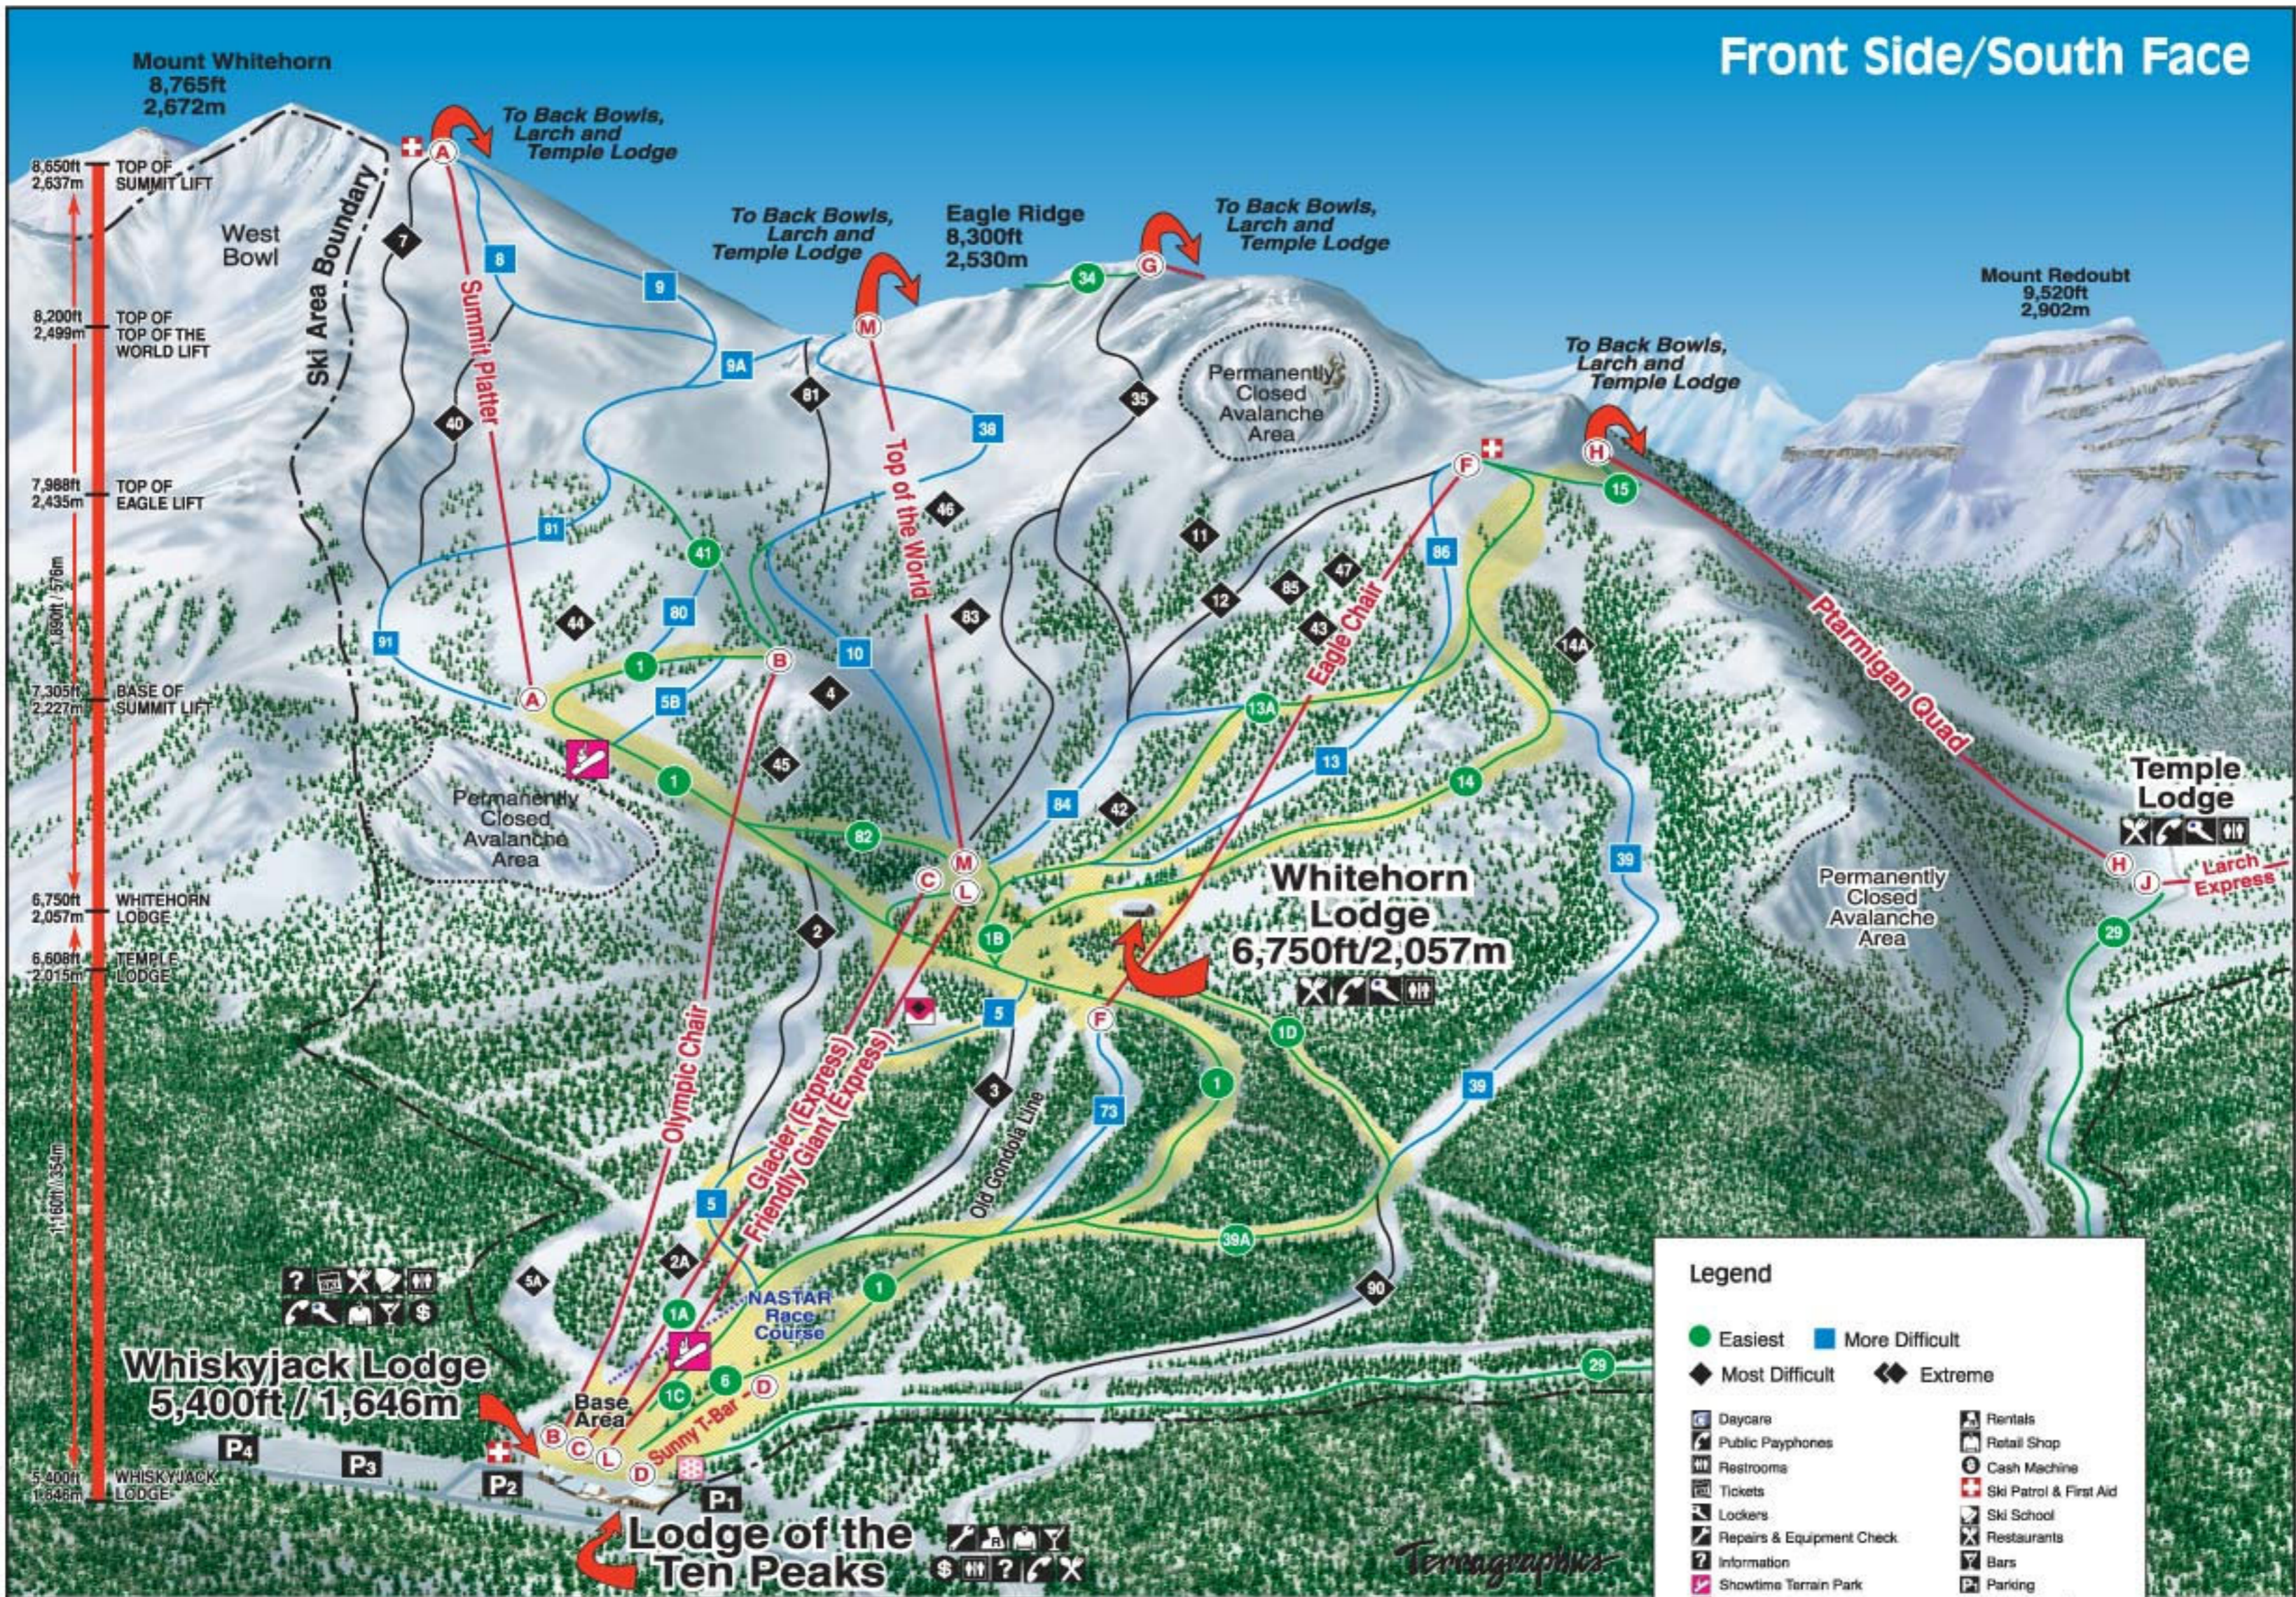

# Front Side/South Face

## Front Side/South Face

- |                   |                     |                          |                        |
|-------------------|---------------------|--------------------------|------------------------|
| 1 Wiaxy           | 1 Sunnyside         | 29 The Ski Out           | 40 Mirkwood            |
| 1A Boulevard      | 7 Outer Limits      | 34 Saddleback            | 47 Eagle Poma          |
| 1B Bald Eagle     | 8 Sunset            | 15 Flight Chutes         | 71 Cameron Way         |
| 1C Easy Street    | 9 Skyline           | 38 Home Run              | 80 Tight Turn          |
| 10 Pinecone Way   | 9A Sunset Terrace   | 39 Meadowlark            | 61 Sunset Gully        |
| 2 Men's Downhill  | 10 Gully            | 33A Meadowlark Crossover | 62 Whitehorn Cat Track |
| 2A Double Trouble | 11 Upshoot Trail    | 40 Headwall              | 63 Steep & Flat        |
| 3 Ladies Downhill | 12 Eagle Flight     | 41 Good Intentions       | 64 Lower Flight        |
| 4 Grizzly Bowl    | 13 Wapta            | 42 Eagle Trees           | 65 Eagle's Beak        |
| 5 Juniper         | 13A Deer Run        | 45 STM                   | 66 Meadow Race Ptich   |
| 4A The Jungle     | 14 Eagle Meadows    | 46 Tickety Chutes        | 90 Lower Meadowlark    |
| 5B Wrong Turn     | 10 Upper Meadowlark | 45 Kernahan's            | 91 Charlie's Choice    |

**Lake Louise**  
Steep in Tradition