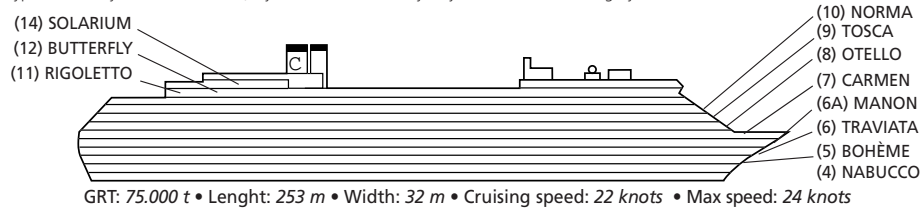

B1 - OUTSIDE WITH BALCONY - 19 sqm

Important note: Cabin images depict a typical cabin layout. Individual size, layout and furniture may vary within the same category.