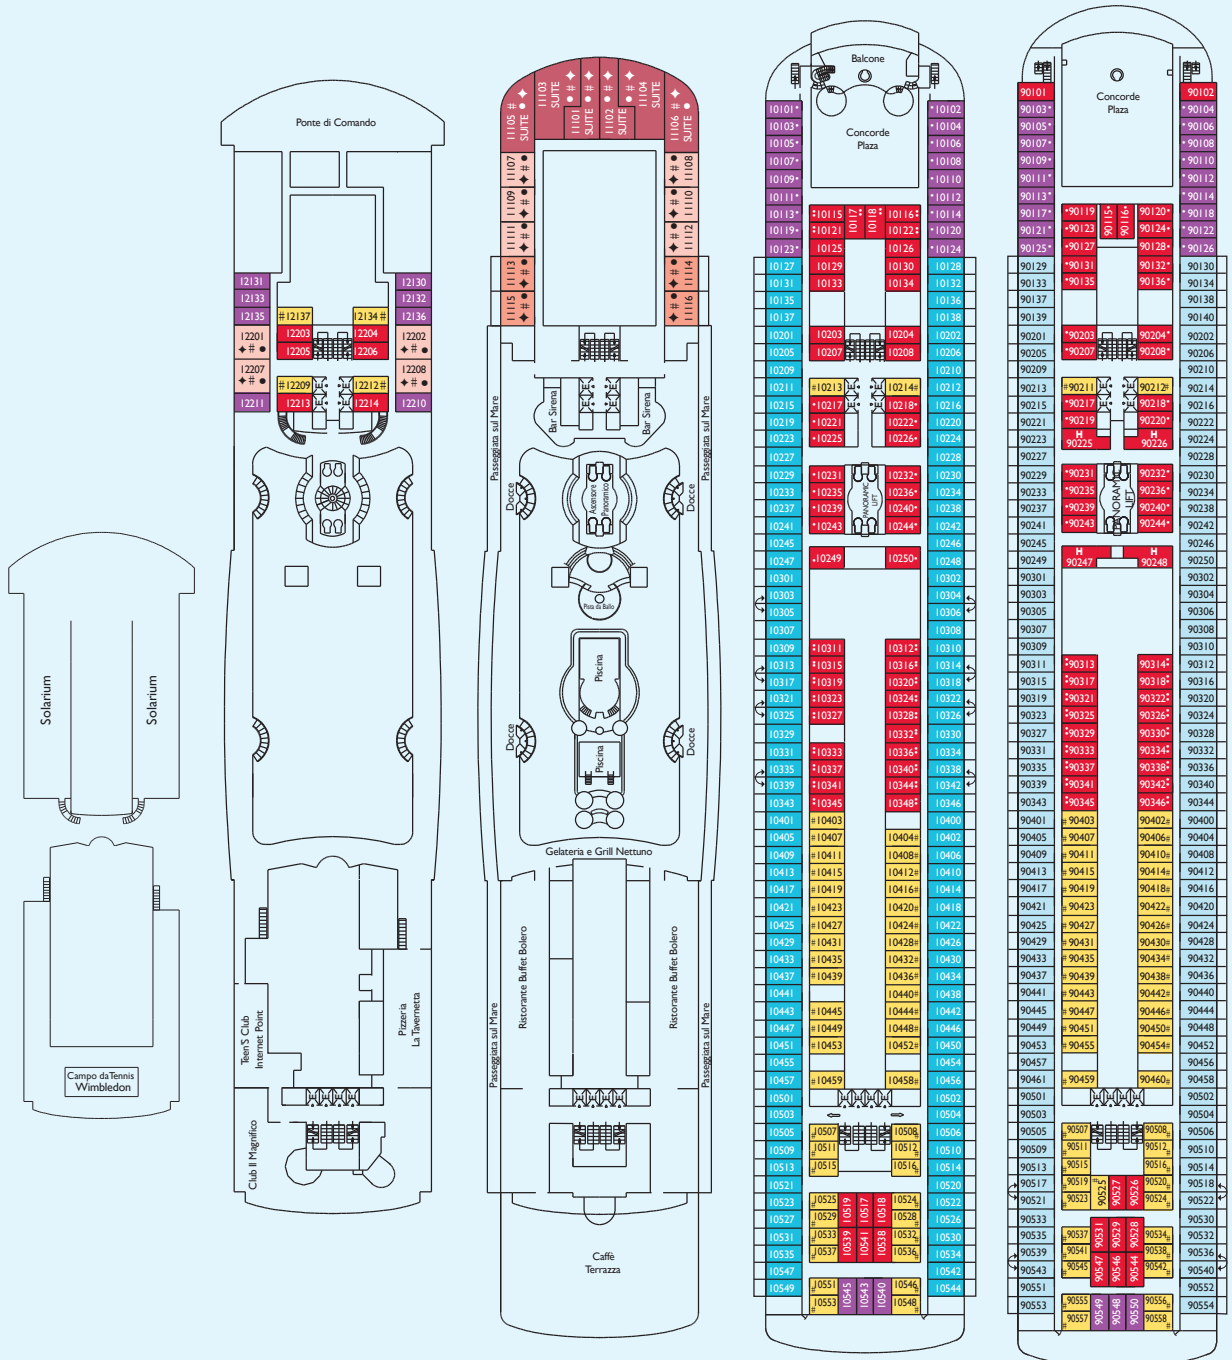

Costa Victoria deck plans

CABIN GRADES

11 Inside. NABUCCO • BOHÈME
OTELLO

12 Inside. TOSCA • NORMA
BUTTERFLY

13 Inside. NABUCCO • BOHÈME
MANON • CARMEN

14 Inside. OTELLO

15 Inside. TOSCA • NORMA
BUTTERFLY

E1 Outside. NABUCCO • BOHÈME

E2 Outside. MANON • CARMEN

E3 Outside. OTELLO

E4 Outside. TOSCA • NORMA
BUTTERFLY

B1 Outside with balcony. TOSCA

B2 Outside with balcony. NORMA

SUITES:

MS Mini Suite. RIGOLETTO • BUTTERFLY

MB Mini Suite with balcony. RIGOLETTO

S Suite. RIGOLETTO

KEY

- additional upper foldaway berth
- # double bed
- additional lower bed a scomparsa
- ↔ interconnecting cabins
- •• 2 additional upper foldaway berths
- H cabins for disabled guests
- E lift
- additional single sofa-bed
- ▲ 1 lower bed

PLEASE NOTE:

Double bed available in all grades. 3rd/4th berth available in all grades except 11, 12, B1 & B2.

SOLARIUM DECK 14

BUTTERFLY DECK 12

RIGOLETTO DECK 11

NORMA DECK 10

TOSCA DECK 9