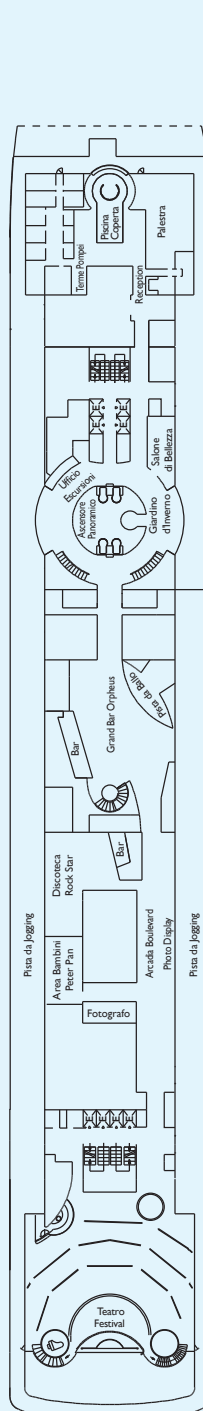

Entertainment

- Theatre on two levels
- Casino
- Disco
- Internet Point
- Library
- Shopping Centre
- Squok Club
- Playstation Experience

Important note: Cabin images depict a typical cabin layout. Individual size, layout and furniture may vary within the same category.

Costa Victoria deck plans

CABIN GRADES

11 Inside. NABUCCO • BOHÈME
OTELLO

12 Inside. TOSCA • NORMA
BUTTERFLY

13 Inside. NABUCCO • BOHÈME
MANON • CARMEN

14 Inside. OTELLO

15 Inside. TOSCA • NORMA
BUTTERFLY

E1 Outside. NABUCCO • BOHÈME

S Suite. RIGOLETTO

KEY

- additional upper foldaway berth
- # double bed
- ◆ additional lower bed a scomparsa
- ↔ interconnecting cabins
- 2 additional upper foldaway berths
- H cabins for disabled guests
- E lift
- additional single sofa-bed
- ▲ 1 lower bed

OTELLO DECK 8

CARMEN DECK 7

MANON DECK 6A

TRAVIATA DECK 6

BOHÈME DECK 5

NABUCCO DECK 4