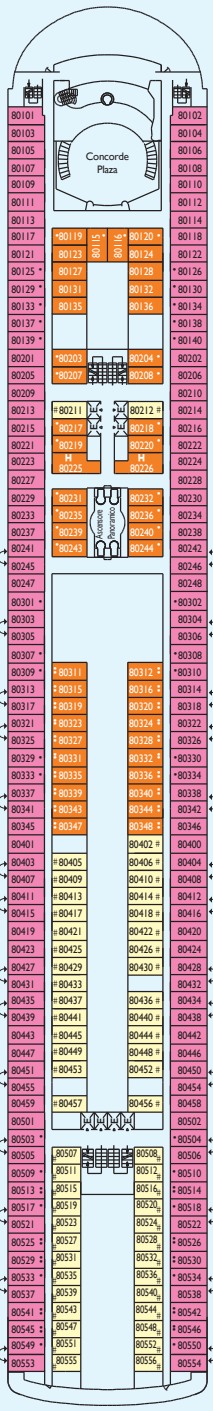

Important note: Cabin images depict a typical cabin layout. Individual size, layout and furniture may vary within the same category.

OTELLO DECK 8