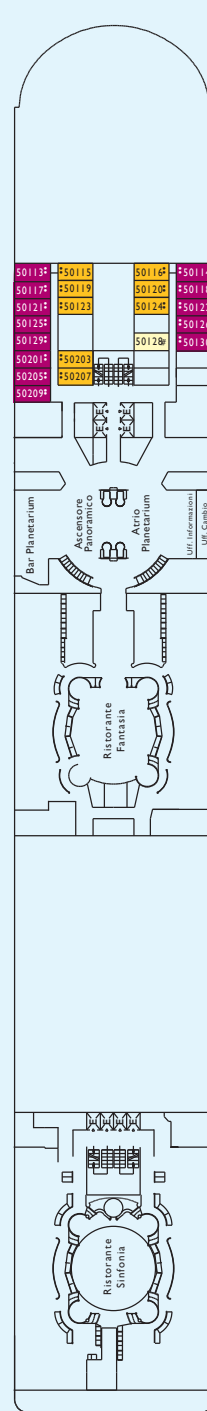

Entertainment

- Theatre on two levels
- Casino
- Disco
- Internet Point
- Library
- Shopping Centre
- Squok Club
- Playstation Experience

Important note: Cabin images depict a typical cabin layout. Individual size, layout and furniture may vary within the same category.

Costa Victoria deck plans

CABIN GRADES

11 Inside. NABUCCO • BOHÈME
OTELLO

12 Inside. TOSCA • NORMA
BUTTERFLY

13 Inside. NABUCCO • BOHÈME
MANON • CARMEN

14 Inside. OTELLO

15 Inside. TOSCA • NORMA
BUTTERFLY

E1 Outside. NABUCCO • BOHÈME

S Suite. RIGOLETTO

KEY

- additional upper foldaway berth
- # double bed
- ◆ additional lower bed a scomparsa
- ↔ interconnecting cabins
- 2 additional upper foldaway berths
- H cabins for disabled guests
- E lift
- additional single sofa-bed
- ▲ 1 lower bed

OTELLO DECK 8

CARMEN DECK 7

MANON DECK 6A

TRAVIATA DECK 6

BOHÈME DECK 5

NABUCCO DECK 4