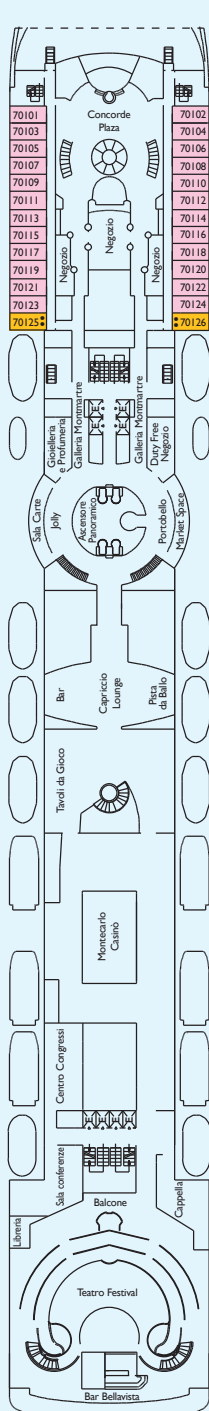

Entertainment

- Theatre on two levels
- Casino
- Disco
- Internet Point
- Library
- Shopping Centre
- Squok Club
- Playstation Experience

Important note: Cabin images depict a typical cabin layout. Individual size, layout and furniture may vary within the same category.

Costa Victoria deck plans

CABIN GRADES

11 Inside. NABUCCO • BOHÈME
OTELLO

12 Inside. TOSCA • NORMA
BUTTERFLY

13 Inside. NABUCCO • BOHÈME
MANON • CARMEN

14 Inside. OTELLO

15 Inside. TOSCA • NORMA
BUTTERFLY

E1 Outside. NABUCCO • BOHÈME

MB - MINI SUITE WITH BALCONY - 41 sqm

B1 - OUTSIDE WITH BALCONY - 19 sqm

Important note: Cabin images depict a typical cabin layout. Individual size, layout and furniture may vary within the same category.

OTELLO DECK 8

CARMEN DECK 7

MANON DECK 6A

TRAVIATA DECK 6

BOHÈME DECK 5

NABUCCO DECK 4