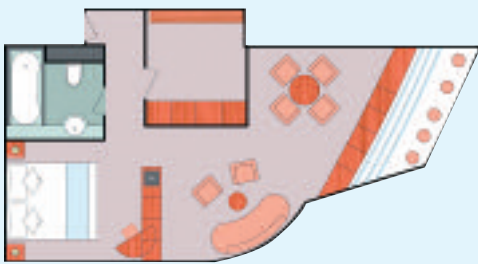

PLEASE NOTE:

Double bed available in all grades. 3rd/4th berth available in all grades except 11, 12, B1 & B2.

SOLARIUM DECK 14

BUTTERFLY DECK 12

RIGOLETTO DECK 11

NORMA DECK 10

TOSCA DECK 9

S - SUITE - 44 sqm

MB - MINI SUITE WITH BALCONY - 41 sqm

B1 - OUTSIDE WITH BALCONY - 19 sqm

Important note: Cabin images depict a typical cabin layout. Individual size, layout and furniture may vary within the same category.