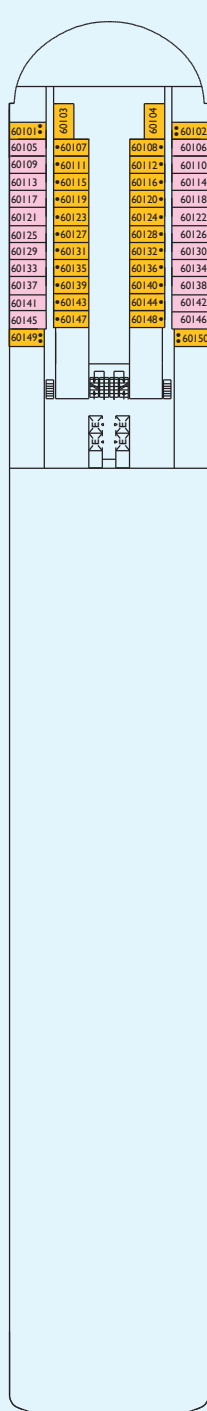

Entertainment

- Theatre on two levels
- Casino
- Disco
- Internet Point
- Library
- Shopping Centre
- Squok Club
- Playstation Experience

Important note: Cabin images depict a typical cabin layout. Individual size, layout and furniture may vary within the same category.

Costa Victoria deck plans

CABIN GRADES

11 Inside. NABUCCO • BOHÈME
OTELLO

12 Inside. TOSCA • NORMA
BUTTERFLY

13 Inside. NABUCCO • BOHÈME
MANON • CARMEN

14 Inside. OTELLO

15 Inside. TOSCA • NORMA
BUTTERFLY

E1 Outside. NABUCCO • BOHÈME

MB - MINI SUITE WITH BALCONY - 41 sqm

B1 - OUTSIDE WITH BALCONY - 19 sqm

Important note: Cabin images depict a typical cabin layout. Individual size, layout and furniture may vary within the same category.

OTELLO DECK 8

CARMEN DECK 7

MANON DECK 6A

TRAVIATA DECK 6

BOHÈME DECK 5

NABUCCO DECK 4